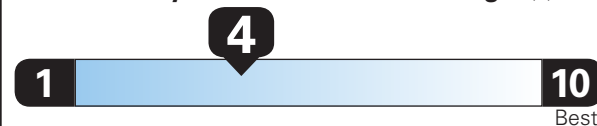

Fuel Economy

19 MPG
combined city/hwy

17 MPG
city

22 MPG
highway

5.3 gallons per 100 miles

CANYON 4WD

Standard pickup trucks range from 12 to 87 MPG. The best vehicle rates 146 MPGe.

You spend **$4,500** more in fuel costs over 5 years compared to the average new vehicle.

Annual fuel cost **$2,600**

Fuel Economy & Greenhouse Gas Rating (tailpipe only)

This vehicle emits 462 grams CO₂ per mile. The best emits 0 grams per mile (tailpipe only). Producing and distributing fuel also create emissions; learn more at fuel economy.gov.

Smog Rating (tailpipe only)